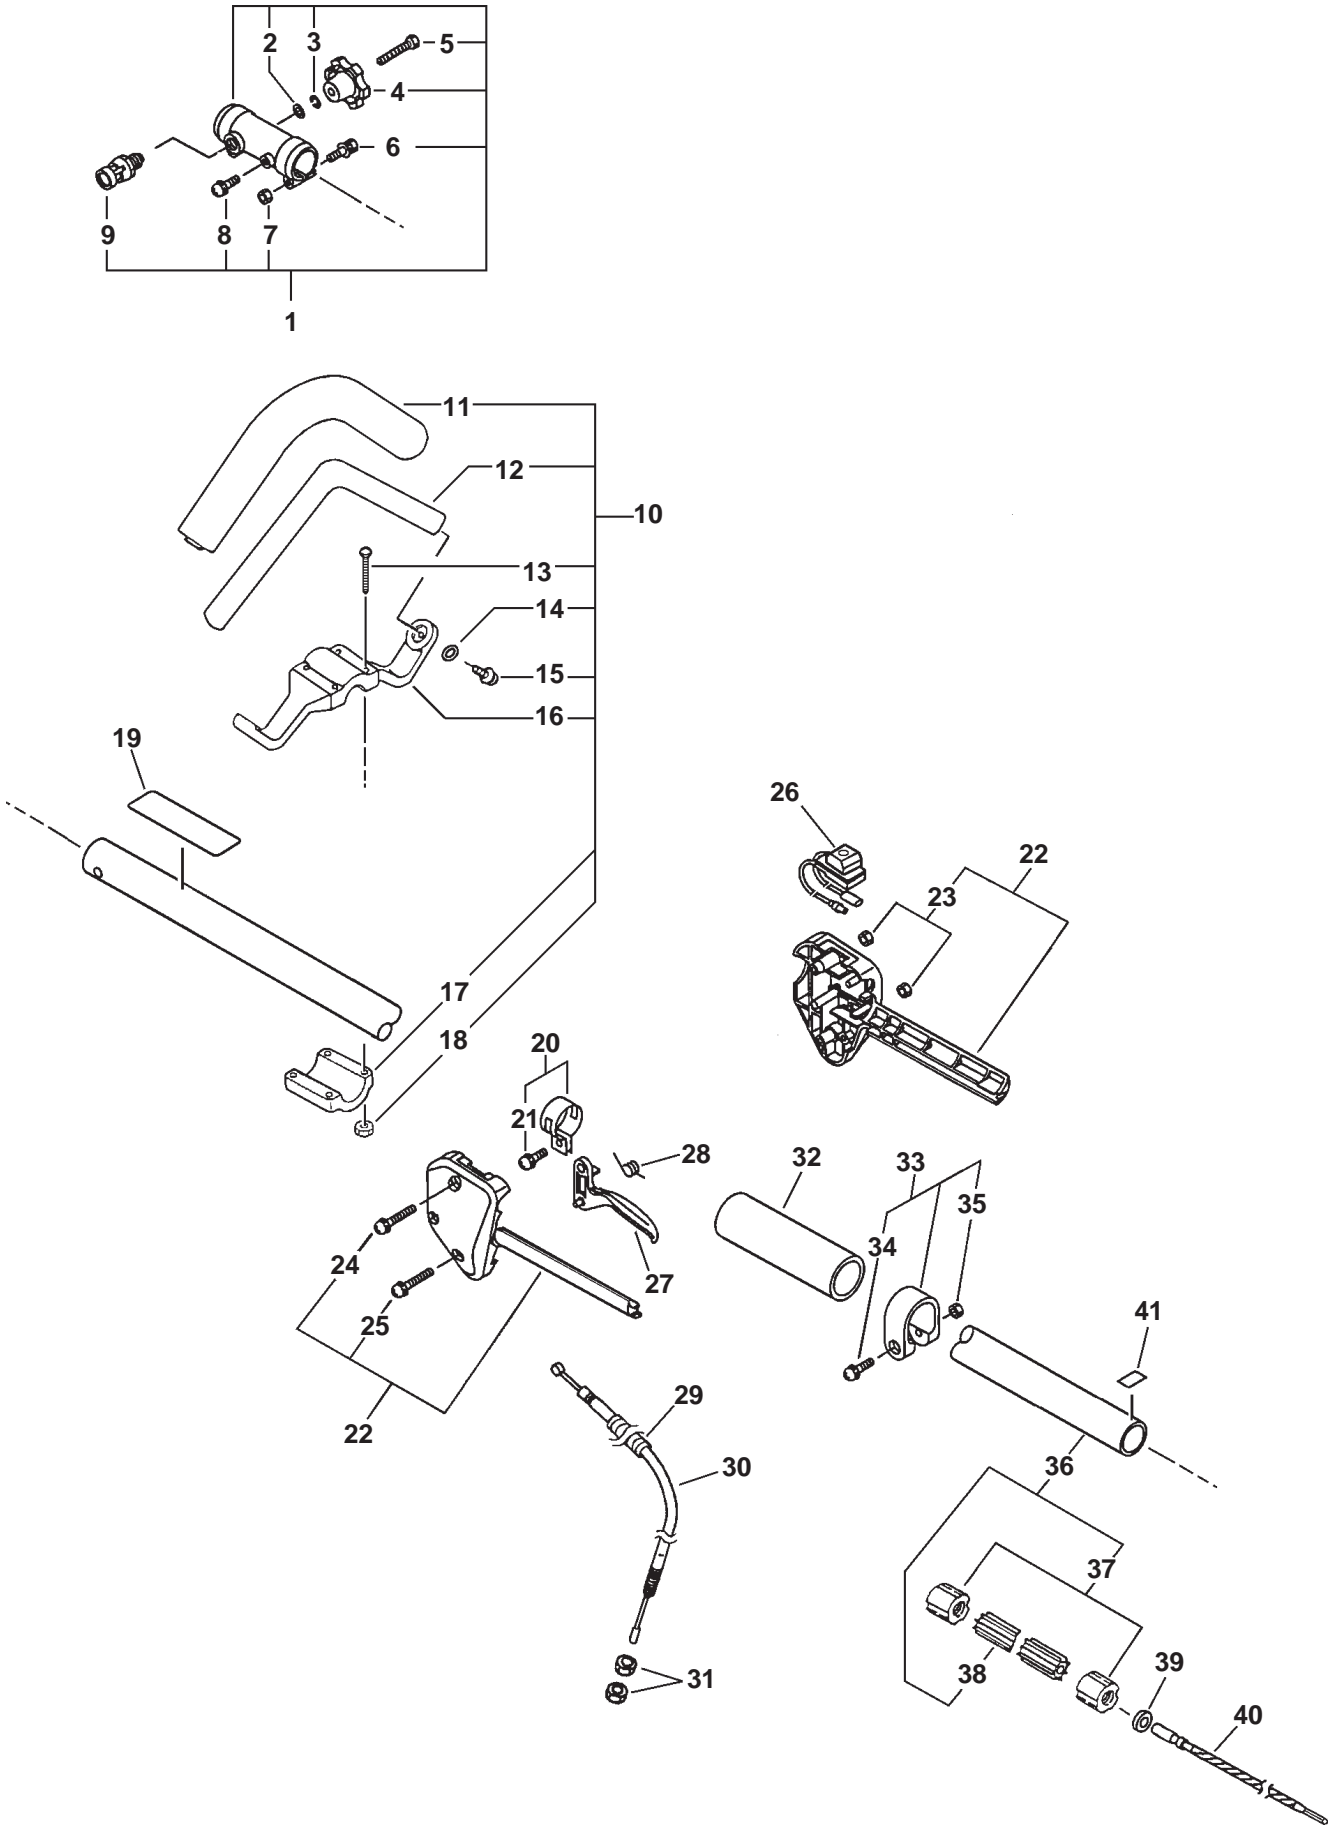

SERIAL NUMBERS: 02001001-04999999

SERIAL NUMBERS: 02001001-04999999

ITEM	PART NUMBER	QTY	DESCRIPTION	REMARKS
1	61060156732	1	COUPLER ASY	INCLUDES ITEM 2-9
2	90060500005	1	SPRING WASHER 5	
3	90060000005	1	WASHER 5	
4	V299000100	1	KNOB	
5	90010005040	1	BOLT 5X40	
6	90014205030	1	BOLT 5X30	
7	90050000005	1	NUT 5	
8	90024205012	1	SCREW 5X12	
9	17830256630	1	LATCH ASY	
10	P021000020	1	FRONT HANDLE ASY	INCLUDES ITEMS 11-18
11	35121666230	1	GRIP, HANDLE	
12	35120566230	1	HANDLE, FRONT	
13	88995021060	2	SCREW 5	
14	90060000005	2	WASHER 5	
15	90025305020	4	SCREW 5X20	
16	35123266230	1	BRACKET, HANDLE - UPPER	
17	35122507130	1	BRACKET, HANDLE - LOWER	
18	90050000005	4	NUT 5	
19	89022809560	1	LABEL, CAUTION - SPANISH	
20	30120029430	1	BAND ASY	INCLUDES ITEM 21
21	90024205014	1	SCREW 5X14	
22	17800352130	1	THROTTLE BRACKET SET	INCLUDES ITEMS 23-25
23	90050000005	2	NUT 5	
24	90024205035	1	SCREW 5X35	
25	90024205025	1	SCREW 5X25	
26	16340049330	1	SWITCH, IGNITION	
27	17801052130	1	CONTROL, THROTTLE	
28	17804342230	1	SPRING, THROTTLE RETURN	
29	16211056530	1	TUBE	
30	V430000140	1	CABLE, THROTTLE	
31	90050200006	2	NUT 6	
32	35121352130	1	GRIP, REAR HANDLE	
33	61027252130	1	BAND	INCLUDES ITEMS 34-35
34	90024205028	1	SCREW 5X28	
35	90050000005	1	NUT 5	
36	61020656730	1	DRIVESHAFT HOUSING AS	INCLUDES ITEMS 37-38
37	61024644730	2	STOPPER	
38	61021756730	1	LINER, FLEXIBLE - UPPER	
39	10025156630	1	CUSHION	
40	61001355630	1	SHAFT, FLEXIBLE - UPPER	
41	89015204930	1	LABEL, ALIGNMENT